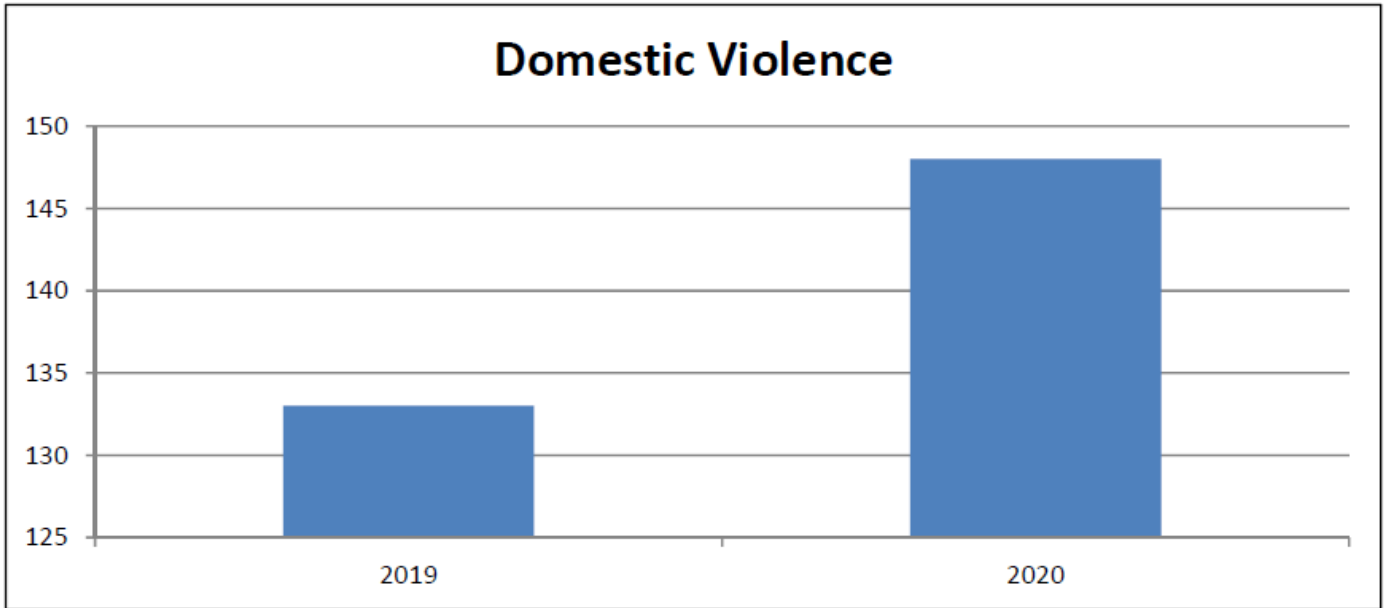

Domestic Violence Reporting

One Year Comparison

	2019	2020	Change	Percent Change
Number of Incidents	133	148	15	11.28%

Five Year Comparison

	2016	2017	2018	2019	2020
Number of Incidents	335	321	169	133	148