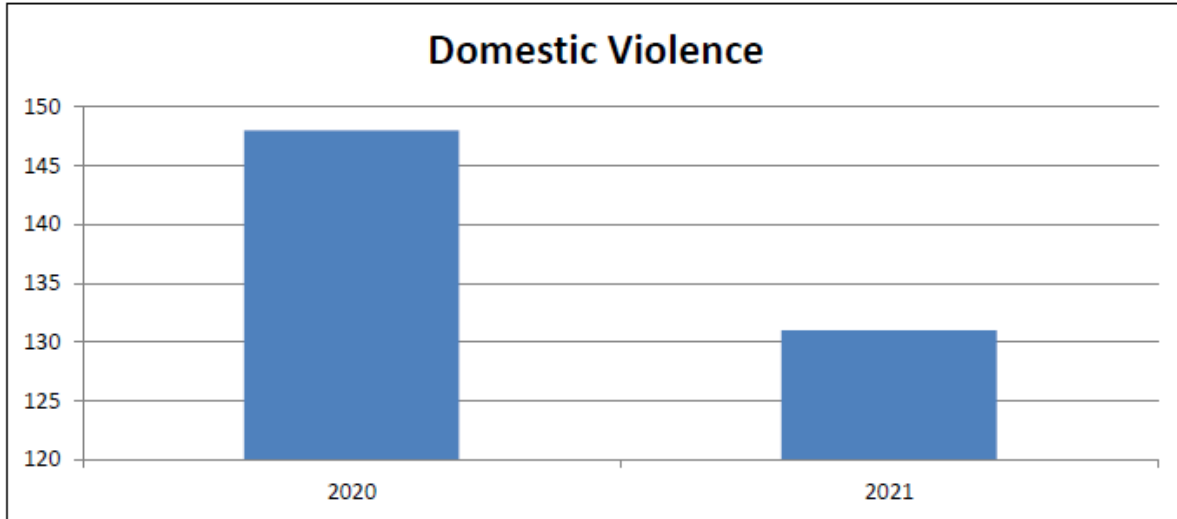

## Domestic Violence Reporting

### One Year Comparison

	2020	2021	Change	Percent Change
Number of Incidents	148	131	-17	-11.49%

### Five Year Comparison

	2017	2018	2019	2020	2021
Number of Incidents	321	169	133	148	131